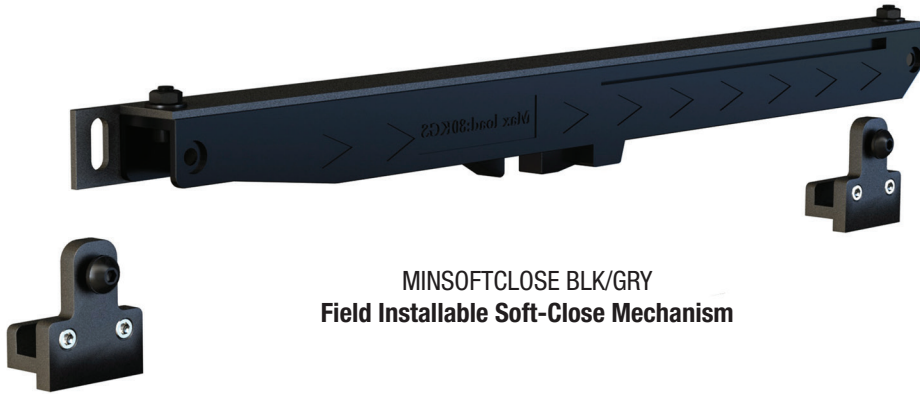

Doormerica

Premium Sliding Barn Door Hardware - Accessories

PREMCONNECTOR SS/DB
Premium Track Connector

PREMENDCAPS SS/DB
Premium End Cap

PREMCLAMPFIX08 SS/DB
Premium Clamp Fixture

PREMSTOP03 SS/DB
Premium Track Stop

PREMSTOP07 SS/DB
Premium Track Stop

PREMSTOP24 SS/DB
Premium Track Stop

PREMSPACERBRKT SS/BLK
Premium Spacer Bracket
adds 1/4" clearance

BRNDRLATCH722092 SS/BLK
Barn Door Latch

Stocked Product

Item	Finish
PREMCONNECTOR SS	Brushed Stainless Steel
PREMCONNECTOR DB	Dark Bronze
PREMENDCAPS SS	Brushed Stainless Steel
PREMENDCAPS DB	Dark Bronze
PREMCLAMPFIX08 SS	Brushed Stainless Steel
PREMCLAMPFIX08 DB	Dark Bronze
PREMSTOP03 SS	Brushed Stainless Steel
PREMSTOP03 DB	Dark Bronze
PREMSTOP07 SS	Brushed Stainless Steel
PREMSTOP07 DB	Dark Bronze
PREMSTOP24 SS	Brushed Stainless Steel
PREMSTOP24 DB	Dark Bronze
BRNDRLATCH722092 SS	Brushed Stainless Steel
BRNDRLATCH722126 BLK	Black
PREMSPACERBRKT SS	Brushed Stainless Steel
PREMSPACERBRKT BLK	Black

Doormerica

Mini/Rustic Sliding Barn Door Hardware - Accessories

MINSOFTCLOSE BLK/GRY
Field Installable Soft-Close Mechanism

MANTIJUMPDISC BLK/GRY
Anti Jump Disc

MINISPACERADJBRKT BLK /SLVR
Spacer Bracket
(for mini series)
adjusts from 1-3/4" -2-1/2"