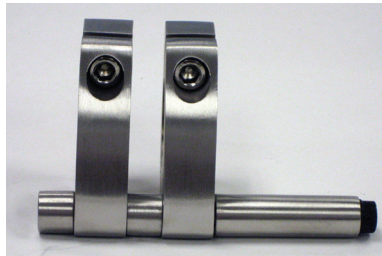

Doormerica

Premium Sliding Barn Door Hardware - Accessories

PREMCONNECTOR SS/DB
Premium Track Connector

PREMENDCAPS SS/DB
Premium End Cap

PREMCLAMPFIX08 SS/DB
Premium Clamp Fixture

PREMSTOP03 SS/DB
Premium Track Stop

PREMSTOP07 SS/DB
Premium Track Stop

PREMSTOP24 SS/DB
Premium Track Stop

PREMSPACERBRKT SS/BLK
Premium Spacer Bracket
adds 1/4" clearance

BRNDRLATCH722092 SS/BLK
Barn Door Latch

Stocked Product

Item	Finish
PREMCONNECTOR SS	Brushed Stainless Steel
PREMCONNECTOR DB	Dark Bronze
PREMENDCAPS SS	Brushed Stainless Steel
PREMENDCAPS DB	Dark Bronze
PREMCLAMPFIX08 SS	Brushed Stainless Steel
PREMCLAMPFIX08 DB	Dark Bronze
PREMSTOP03 SS	Brushed Stainless Steel
PREMSTOP03 DB	Dark Bronze
PREMSTOP07 SS	Brushed Stainless Steel
PREMSTOP07 DB	Dark Bronze
PREMSTOP24 SS	Brushed Stainless Steel
PREMSTOP24 DB	Dark Bronze
BRNDRLATCH722092 SS	Brushed Stainless Steel
BRNDRLATCH722126 BLK	Black
PREMSPACERBRKT SS	Brushed Stainless Steel
PREMSPACERBRKT BLK	Black

Doormerica

Mini/Rustic Sliding Barn Door Hardware - Accessories

MINSOFTCLOSE BLK/GRY
Field Installable Soft-Close Mechanism

MANTIJUMPDISC BLK/GRY
Anti Jump Disc

MINISPACERADJBRKT BLK /SLVR
Spacer Bracket
(for mini series)
adjusts from 1-3/4" -2-1/2"