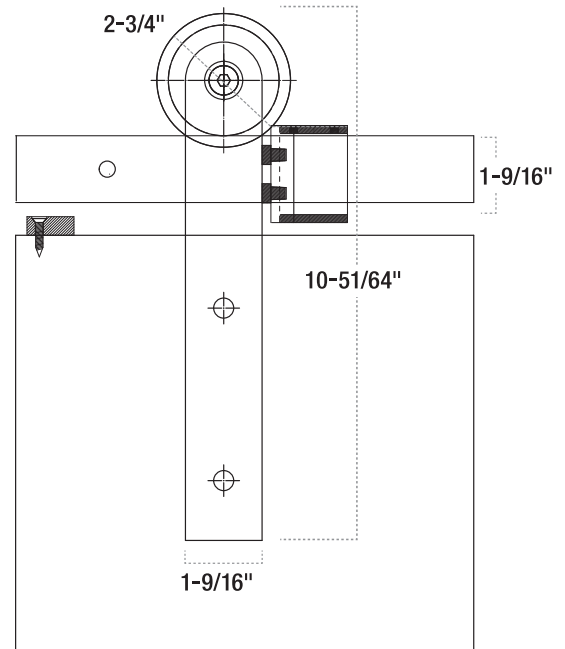

Doormerica

American Rustic Sliding Barn Door Hardware

Mini Modern

Barn Door Hardware with a true rustic look and design.

Features:

- Kit Designed for use with 1-3/4" & 1-3/8" thick wood doors
  Door weight up to 286 pounds per door
- Color/Finish: Silver
- Wheel Type: Nylon
- Track & Hardware Kit is for 1 door

36" Doors – Use 80" Track Kit
48" Doors – Use 104" Track Kit
Pair Doors – Use two kits along with track coupler

Kits Include:

- 2 ea. Hangers (MINMODCARRIER SLVR)
- 2 ea. Stops (MSTOPPER SLVR)
- 2 ea. Anti-Jump Discs (MANTIJUMPDISC GRY)
- 1 ea. Coupler (MINKITCOUPLER SLVR)
- 1 ea. Floor Mounted Internal Guide (PREMFLGUIDE02 BLK)
- 1 ea. Wall Mount Channel Door Guide (PREMFLGUIDE12 BLK)

Note: If installing into drywall, track will require proper reinforcement inside the wall or on the surface of the wall.

TWO YEAR LIMITED WARRANTY

Stocked Product

Item	Length	Finish
MINMODKIT	80"	Silver
MINMODKIT	104"	Silver
MINKITCOUPLER		Silver
MSTANDOFF		Silver
MSTOPPER		Silver
MINMODCARRIER SLVR		Silver