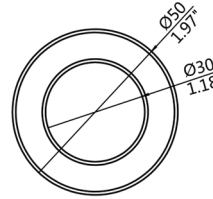

Doormerica

Premium Sliding Barn Door Hardware - Pulls

71 13 92 WDSS

71 13 92 WDBLK

1-3/8" - 1-3/4"
(35 - 45mm)

71 14 92 WDSS

71 14 92 WDBLK

1-3/8" - 1-3/4"
(35 - 45mm)

71 14 92 WDAL

1-3/8" - 1-3/4"
(35 - 45mm)

71 16 92 WDSS

71 16 92 WDBLK

1-3/8" - 1-3/4"
(35 - 45mm)

70 04 91 WD

1-3/8" - 1-3/4"
(35 - 45mm)

70 84 92 WD