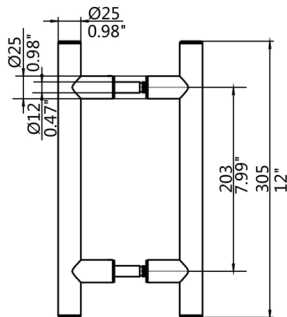

71 14 92 WDAL

1-3/8" - 1-3/4"
(35 - 45mm)

71 16 92 WDSS

71 16 92 WDBLK

1-3/8" - 1-3/4"
(35 - 45mm)

70 04 91 WD

1-3/8" - 1-3/4"
(35 - 45mm)

70 84 92 WD

1-3/8" - 1-3/4"
(35 - 45mm)

Stocked Product

| Item | Finish |
|-----------------|-----------------|
| 71 13 92 WD SS | Stainless Steel |
| 71 13 92 WD BLK | Black |
| 71 14 92 WD SS | Stainless Steel |
| 71 14 92 WD BLK | Black |
| 71 14 92 WD AL | Aluminum |
| 71 16 92 WD SS | Stainless Steel |
| 71 16 92 WD BLK | Black |
| 70 04 91 WD SS | Stainless Steel |
| 70 04 91 WD BLK | Black |
| 70 84 92 WD SS | Stainless Steel |
| 70 84 92 WD BLK | Black |

Doormerica

Rustic Sliding Barn Door Hardware - Pulls

71 HD 03 BLK
9-9/16"H x 1-3/16"W

71 HD 05 BLK/SN
6-7/16"H x 1"W

71 HD 06 BLK
6-1/2"H x 2-1/16"W

71 HD 11 BLK
12-10/16"H x 2-3/8"W x 5/8"D

71 HD 14 BLK
13-3/4"H x 1-15/16"W
x 9/16"D

71 HD 16 BLK/SS
Pull Handle
7-3/32" CTC
11-13/16"H x 1-9/16"W x 1"D
Finger Pull
8-21/32"H x 2-23/64"W

71 HD 17 BLK
11"H

Stocked Product

| Item | Finish |
|----------------|-----------------|
| 71 HD 03 W BLK | Flat Black |
| 71 HD 05 W BLK | Flat Black |
| 71 HD 05 W SN | Satin Nickel |
| 71 HD 06 W BLK | Flat Black |
| 71 HD 11 W BLK | Flat Black |
| 71 HD 14 W BLK | Flat Black |
| 71 HD 16 W BLK | Flat Black |
| 71 HD 16 W SN | Stainless Steel |
| 71 HD 17 W BLK | Flat Black |