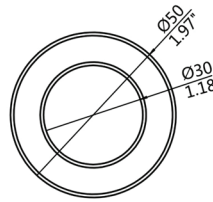

Doormerica

Premium Sliding Barn Door Hardware - Pulls

71 13 92 WDSS

71 13 92 WDBLK

1-3/8" - 1-3/4"
(35 - 45mm)

71 14 92 WDSS

71 14 92 WDBLK

1-3/8" - 1-3/4"
(35 - 45mm)

71 14 92 WDAL

1-3/8" - 1-3/4"
(35 - 45mm)

71 16 92 WDSS

71 16 92 WDBLK

1-3/8" - 1-3/4"
(35 - 45mm)

70 04 91 WD

1-3/8" - 1-3/4"
(35 - 45mm)

70 84 92 WD