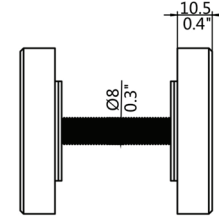

Doormerica

Premium Sliding Barn Door Hardware - Pulls

71 13 92 WDSS

71 13 92 WDBLK

1-3/8" - 1-3/4"
(35 - 45mm)

71 14 92 WDSS

71 14 92 WDBLK

1-3/8" - 1-3/4"
(35 - 45mm)

71 14 92 WDAL

1-3/8" - 1-3/4"
(35 - 45mm)

71 16 92 WDSS

71 16 92 WDBLK

1-3/8" - 1-3/4"
(35 - 45mm)

70 04 91 WD

1-3/8" - 1-3/4"
(35 - 45mm)

70 84 92 WD

1-3/8" - 1-3/4"
(35 - 45mm)

Stocked Product

| Item | Finish |
|-----------------|-----------------|
| 71 13 92 WD SS | Stainless Steel |
| 71 13 92 WD BLK | Black |
| 71 14 92 WD SS | Stainless Steel |
| 71 14 92 WD BLK | Black |
| 71 14 92 WD AL | Aluminum |
| 71 16 92 WD SS | Stainless Steel |
| 71 16 92 WD BLK | Black |
| 70 04 91 WD SS | Stainless Steel |
| 70 04 91 WD BLK | Black |
| 70 84 92 WD SS | Stainless Steel |
| 70 84 92 WD BLK | Black |

71 HD 16 BLK/SS
Pull Handle
7-3/32" CTC
11-13/16"H x 1-9/16"W x 1"D
Finger Pull
8-21/32"H x 2-23/64"W

71 HD 17 BLK
11"H

Stocked Product

| Item | Finish |
|----------------|-----------------|
| 71 HD 03 W BLK | Flat Black |
| 71 HD 05 W BLK | Flat Black |
| 71 HD 05 W SN | Satin Nickel |
| 71 HD 06 W BLK | Flat Black |
| 71 HD 11 W BLK | Flat Black |
| 71 HD 14 W BLK | Flat Black |
| 71 HD 16 W BLK | Flat Black |
| 71 HD 16 W SN | Stainless Steel |
| 71 HD 17 W BLK | Flat Black |