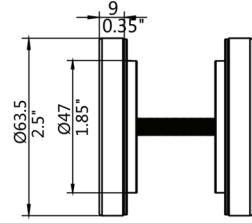

Doormerica

Premium Sliding Barn Door Hardware - Pulls

71 13 92 WDSS

71 13 92 WDBLK

1-3/8" - 1-3/4"
(35 - 45mm)

71 14 92 WDSS

71 14 92 WDBLK

1-3/8" - 1-3/4"
(35 - 45mm)

71 14 92 WDAL

1-3/8" - 1-3/4"
(35 - 45mm)

71 16 92 WDSS

71 16 92 WDBLK

1-3/8" - 1-3/4"
(35 - 45mm)

70 04 91 WD

1-3/8" - 1-3/4"
(35 - 45mm)

70 84 92 WD

1-3/8" - 1-3/4"
(35 - 45mm)

Stocked Product

| Item | Finish |
|-----------------|-----------------|
| 71 13 92 WD SS | Stainless Steel |
| 71 13 92 WD BLK | Black |
| 71 14 92 WD SS | Stainless Steel |
| 71 14 92 WD BLK | Black |
| 71 14 92 WD AL | Aluminum |
| 71 16 92 WD SS | Stainless Steel |
| 71 16 92 WD BLK | Black |
| 70 04 91 WD SS | Stainless Steel |
| 70 04 91 WD BLK | Black |
| 70 84 92 WD SS | Stainless Steel |
| 70 84 92 WD BLK | Black |

71 HD 16 BLK/SS
Pull Handle
7-3/32" CTC
11-13/16"H x 1-9/16"W x 1"D
Finger Pull
8-21/32"H x 2-23/64"W

71 HD 17 BLK
11"H

Stocked Product

| Item | Finish |
|----------------|-----------------|
| 71 HD 03 W BLK | Flat Black |
| 71 HD 05 W BLK | Flat Black |
| 71 HD 05 W SN | Satin Nickel |
| 71 HD 06 W BLK | Flat Black |
| 71 HD 11 W BLK | Flat Black |
| 71 HD 14 W BLK | Flat Black |
| 71 HD 16 W BLK | Flat Black |
| 71 HD 16 W SN | Stainless Steel |
| 71 HD 17 W BLK | Flat Black |