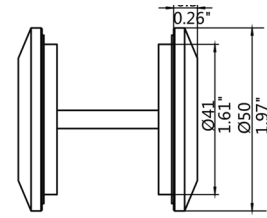

Doormerica

Premium Sliding Barn Door Hardware - Pulls

71 13 92 WDSS

71 13 92 WDBLK

1-3/8" - 1-3/4"
(35 - 45mm)

71 14 92 WDSS

71 14 92 WDBLK

1-3/8" - 1-3/4"
(35 - 45mm)

71 14 92 WDAL

1-3/8" - 1-3/4"
(35 - 45mm)

71 16 92 WDSS

71 16 92 WDBLK

1-3/8" - 1-3/4"
(35 - 45mm)

70 04 91 WD

1-3/8" - 1-3/4"
(35 - 45mm)

70 84 92 WD

1-3/8" - 1-3/4"
(35 - 45mm)

Stocked Product

| Item | Finish |
|-----------------|-----------------|
| 71 13 92 WD SS | Stainless Steel |
| 71 13 92 WD BLK | Black |
| 71 14 92 WD SS | Stainless Steel |
| 71 14 92 WD BLK | Black |
| 71 14 92 WD AL | Aluminum |
| 71 16 92 WD SS | Stainless Steel |
| 71 16 92 WD BLK | Black |
| 70 04 91 WD SS | Stainless Steel |
| 70 04 91 WD BLK | Black |
| 70 84 92 WD SS | Stainless Steel |
| 70 84 92 WD BLK | Black |

71 HD 16 BLK/SS
Pull Handle
7-3/32" CTC
11-13/16"H x 1-9/16"W x 1"D
Finger Pull
8-21/32"H x 2-23/64"W

71 HD 17 BLK
11"H

Stocked Product

| Item | Finish |
|----------------|-----------------|
| 71 HD 03 W BLK | Flat Black |
| 71 HD 05 W BLK | Flat Black |
| 71 HD 05 W SN | Satin Nickel |
| 71 HD 06 W BLK | Flat Black |
| 71 HD 11 W BLK | Flat Black |
| 71 HD 14 W BLK | Flat Black |
| 71 HD 16 W BLK | Flat Black |
| 71 HD 16 W SN | Stainless Steel |
| 71 HD 17 W BLK | Flat Black |