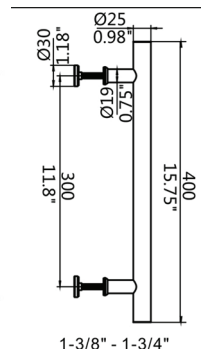

Doormerica

Premium Sliding Barn Door Hardware - Pulls

71 13 92 WDSS

71 13 92 WDBLK

1-3/8" - 1-3/4"
(35 - 45mm)

71 14 92 WDSS

71 14 92 WDBLK

1-3/8" - 1-3/4"
(35 - 45mm)

71 14 92 WDAL

1-3/8" - 1-3/4"
(35 - 45mm)

71 16 92 WDSS

71 16 92 WDBLK

1-3/8" - 1-3/4"
(35 - 45mm)

70 04 91 WD

1-3/8" - 1-3/4"
(35 - 45mm)

70 84 92 WD

1-3/8" - 1-3/4"
(35 - 45mm)

Stocked Product

| Item | Finish |
|-----------------|-----------------|
| 71 13 92 WD SS | Stainless Steel |
| 71 13 92 WD BLK | Black |
| 71 14 92 WD SS | Stainless Steel |
| 71 14 92 WD BLK | Black |
| 71 14 92 WD AL | Aluminum |
| 71 16 92 WD SS | Stainless Steel |
| 71 16 92 WD BLK | Black |
| 70 04 91 WD SS | Stainless Steel |
| 70 04 91 WD BLK | Black |
| 70 84 92 WD SS | Stainless Steel |
| 70 84 92 WD BLK | Black |

71 HD 16 BLK/SS
Pull Handle
7-3/32" CTC
11-13/16"H x 1-9/16"W x 1"D
Finger Pull
8-21/32"H x 2-23/64"W

71 HD 17 BLK
11"H

Stocked Product

| Item | Finish |
|----------------|-----------------|
| 71 HD 03 W BLK | Flat Black |
| 71 HD 05 W BLK | Flat Black |
| 71 HD 05 W SN | Satin Nickel |
| 71 HD 06 W BLK | Flat Black |
| 71 HD 11 W BLK | Flat Black |
| 71 HD 14 W BLK | Flat Black |
| 71 HD 16 W BLK | Flat Black |
| 71 HD 16 W SN | Stainless Steel |
| 71 HD 17 W BLK | Flat Black |