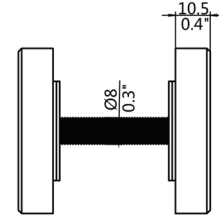

Doormerica

Premium Sliding Barn Door Hardware - Pulls

71 13 92 WDSS

71 13 92 WDBLK

1-3/8" - 1-3/4"
(35 - 45mm)

71 14 92 WDSS

71 14 92 WDBLK

1-3/8" - 1-3/4"
(35 - 45mm)

71 14 92 WDAL

1-3/8" - 1-3/4"
(35 - 45mm)

71 16 92 WDSS

71 16 92 WDBLK

1-3/8" - 1-3/4"
(35 - 45mm)

70 04 91 WD

1-3/8" - 1-3/4"
(35 - 45mm)

70 84 92 WD

1-3/8" - 1-3/4"
(35 - 45mm)

Stocked Product

| Item | Finish |
|-----------------|-----------------|
| 71 13 92 WD SS | Stainless Steel |
| 71 13 92 WD BLK | Black |
| 71 14 92 WD SS | Stainless Steel |
| 71 14 92 WD BLK | Black |
| 71 14 92 WD AL | Aluminum |
| 71 16 92 WD SS | Stainless Steel |
| 71 16 92 WD BLK | Black |
| 70 04 91 WD SS | Stainless Steel |
| 70 04 91 WD BLK | Black |
| 70 84 92 WD SS | Stainless Steel |
| 70 84 92 WD BLK | Black |

71 HD 16 BLK/SS
Pull Handle
7-3/32" CTC
11-13/16"H x 1-9/16"W x 1"D
Finger Pull
8-21/32"H x 2-23/64"W

71 HD 17 BLK
11"H

Stocked Product

| Item | Finish |
|----------------|-----------------|
| 71 HD 03 W BLK | Flat Black |
| 71 HD 05 W BLK | Flat Black |
| 71 HD 05 W SN | Satin Nickel |
| 71 HD 06 W BLK | Flat Black |
| 71 HD 11 W BLK | Flat Black |
| 71 HD 14 W BLK | Flat Black |
| 71 HD 16 W BLK | Flat Black |
| 71 HD 16 W SN | Stainless Steel |
| 71 HD 17 W BLK | Flat Black |