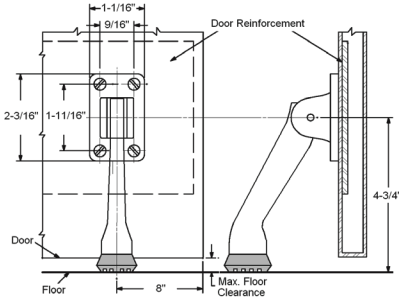

Doormerica

Door Holders

SH1235

Drop Down Door Holder

Features:

- SH1235BR - 5" Cast Brass Holder.
- Stops individually wrapped with mounting screws.
- Polybagged with 3 or 4 sheet metal screws.

Stocked Product

| Item | Finish |
|----------|---------------|
| SH1235BR | US3, 10B, 26D |