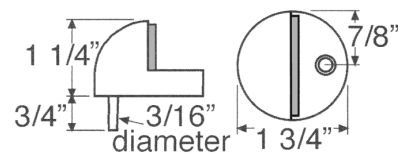

SH438

High Dome Stop

Features:

- SH436 -1/4" Rise x 1" Low Dome Stop.
- SH438 -1/2" Rise x 1-1/4" High Dome Stop.
- All Floor Stops are Cast Brass
- Stops Individually wrapped with Mounting Screws.
- Polybagged with: 1 Plastic Anchor
  1 Sheet Metal Screw
  1 Lead Anchor

Stocked Product

Item	Finish
SH436	US3, 10B, 15, 26, 26D
SH438	US3, 10B, 15, 26, 26D

Features:

- SH444 -3-1/8" High Floor Stop.
- Solid Cast Brass.
- Stops Individually wrapped with Mounting Screws.
- Polybagged with: 1 Plastic Anchor
  1 Sheet Metal Screw
  1 Lead Anchor