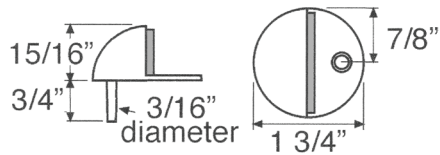

Doormerica

Floor Stops

SH436

Low Dome Stop