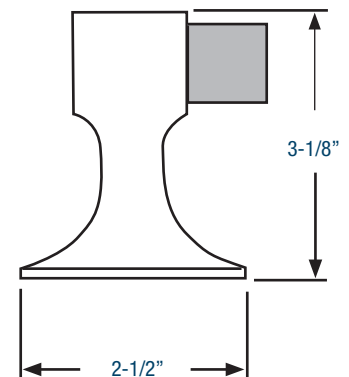

SH444

Floor Mount Stop

Specifications:

Stops -Stops shall be by Doormerica model number SH444 and made from solid cast brass. All stops to be provided with steel Phillips sheet metal screws plated to match finish. Each Stop shall be individually wrapped with mounting screws.

Stocked Product

Item	Finish
SH444	US3, 10B, 26, 26D